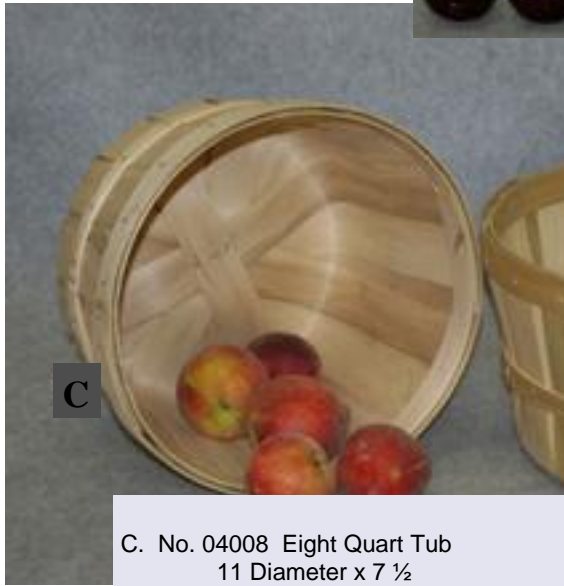

Baskets by Buffalo

Fine Quality, Handmade Baskets

Since 1946

To place an order call: 800-845-1664
M-F 8:00 am—5:00 pm
www.horticulturesales.com

Tubs

A. No. 04002 Two Quart Tub
7 Diameter X 4 ½

B. No. 04004 Four Quart Tub
8 ½ Diameter x 6

C. No. 04008 Eight Quart Tub
11 Diameter x 7 ½

All Tub dimensions are shown in inches and represent measurements for diameter X depth unless otherwise noted.

2

D. No. 04032 Bushel Tub with Wire Handle
17 ½ Diameter x 11 ½

E. No. 04016 Sixteen Quart Tub
14 Diameter x 9 ½

Flower Pots

All Tub dimensions are shown in inches and represent measurements for diameter x depth unless otherwise noted.

A

A. No. 04202 Small Flower Pot Tub
10 1/2 Diameter x 7 1/2