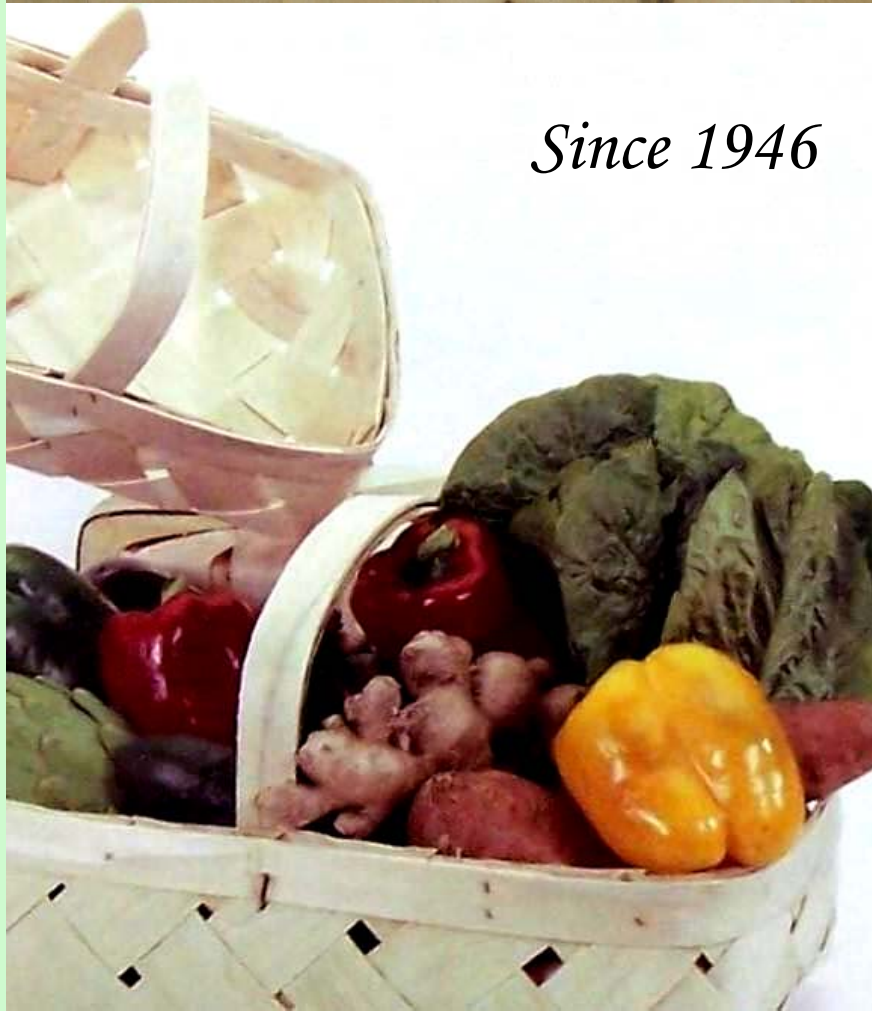

Baskets by Buffalo

Fine Quality, Handmade Baskets

Since 1946

To place an order call: 800-845-1664
M-F 8:00 am—5:00 pm
www.horticulturesales.com

Tubs

A. No. 04002 Two Quart Tub
7 Diameter X 4 ½

B. No. 04004 Four Quart Tub
8 ½ Diameter x 6