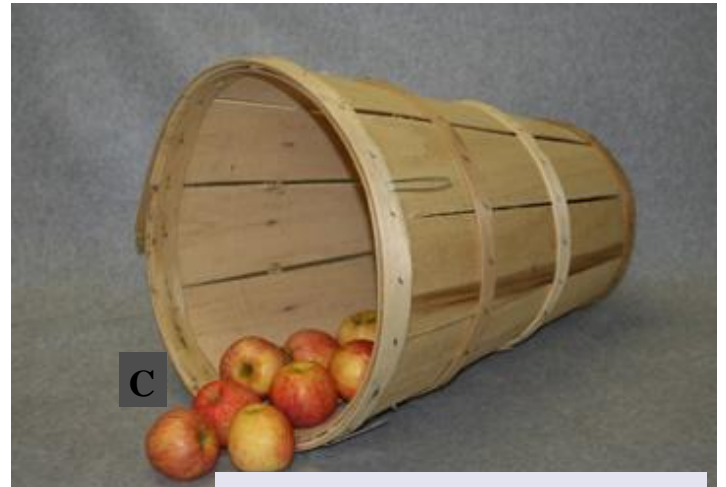

Basket Liners

Basket Liners are available for many of our basket styles. Call for details. 800.845.1664

3

B

B. No. 04201 Medium Flower Pot Tub
13 1/2 Diameter x 9

C

C. No. 04932 Bushel Hamper
15 1/4 Diameter x 19 1/2

D

D. No. 04203 Large Flower Pot Tub
14 1/4 Diameter x 10 1/2

ALL Items are available in these colors Note: Slight variations can occur with different dye lots. Color is not waterfast.

Baby Girl Black Baby Boy Royal Brown Burgundy